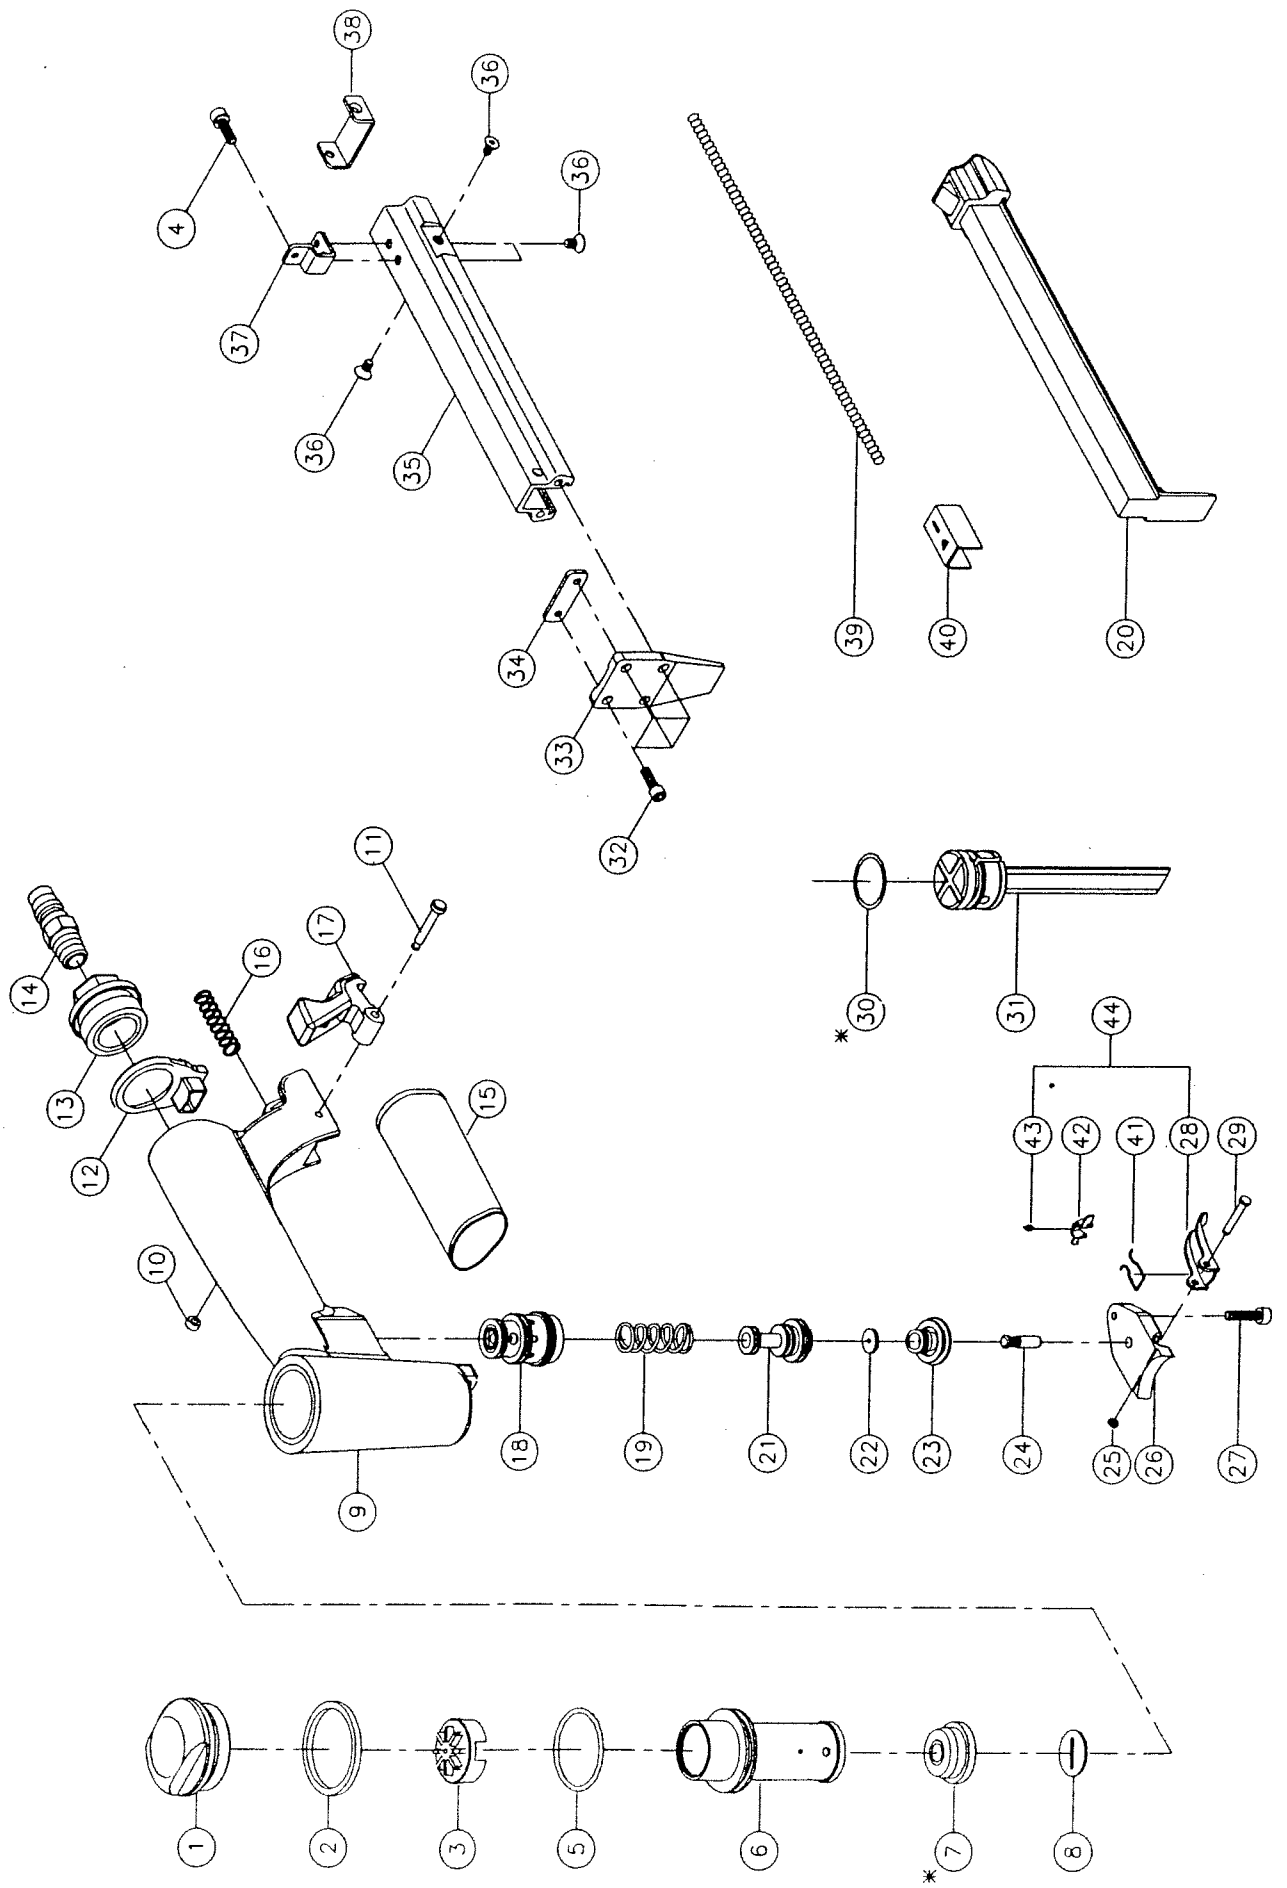

Reserveeliste, IJEP 80/16

Parts List for Air Stapler Tjep 80/16

1	A0301-0521	CYLINDER CAP	23	B0500-0431	TRIGGER VALVE HEAD SET
2	A0311-0211	SEAL, AIR	24	B0500-0441	TRIGGER VALVE STEM SET
3	A0305-0051	COLLAR	25	A0005-0311	PIN RETAINER
4	B0000-0111	SCREW	26	A0503-0261	TRIGGER FIXER
5	A0200-1021	O-RING 31.42*2.62	27	A0000-0011	SCREW 4*8
6	A0303-0281	CYLINDER	28	A0500-0251	TRIGGER
7	A0309-0251	BUMPER	29	A0006-0351	PIN ϕ 2.9*22.4
8	A0310-0091	NOZZLE WASHER	30	A0200-1341	O-RING 17*2.6
9	A0401-0621	BODY	31	B0600-2641	PISTON SET
10	A0005-0291	PIN RETAINER	32	A0000-0231	SCREW 4*12
11	A0006-0411	PIN	33	A0801-0741	DRIVER GUIDE
12	A0304-0291	EXHAUST COVER	34	A0800-0201	SPACER
13	A0306-0251	TAIL COVER	35	A0700-0851	UPPER MAG.
14	A0307-0191	AIR PLUG	36	A0000-0611	SCREW 4*6
15	A0204-0081	HANDLE GRIP	37	A0706-0831	SUPPORT
16	A0100-0841	COMPRESSION SPRING	38	A0715-0211	STOPPER
17	A0709-0301	CLICK LEVER	39	A0100-0751	SAFETY SPRING
18	B0500-0411	TRIGGER VALVE SITE SET	40	A0707-0861	PUSHER
19	A0100-0831	SPRING	41	A0103-0011	HOLDER SPRING
20	B0700-2801	LOWER MAG.	42	A0502-0001	TRIGGER STOPPER
21	B0500-0421	TRIGGER VALVE PISTON SET	43	A0100-0141	TRIGGER SPRING
22	A0505-0051	SEAL, AIR	44	B0500-0551	TRIGGER SET

* REPAIR KIT